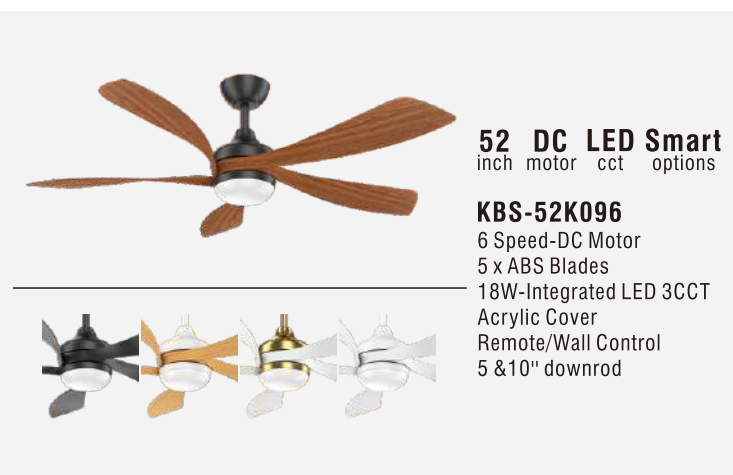

52 DC LED Smart
inch motor cct options

KBS-52K096
6 Speed-DC Motor
5 x ABS Blades
18W-Integrated LED 3CCT
Acrylic Cover
Remote/Wall Control
5 & 10" downrod