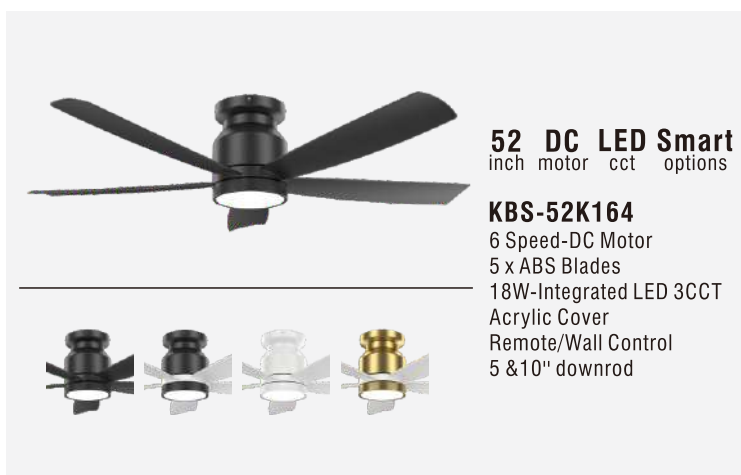

52 DC LED Smart
inch motor cct options

52 DC LED Smart
inch motor cct options

KBS-52K164
6 Speed-DC Motor
5 x ABS Blades
18W-Integrated LED 3CCT
Acrylic Cover
Remote/Wall Control
5 & 10" downrod