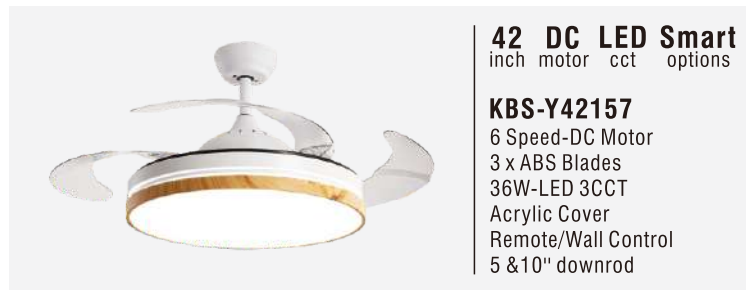

42 DC LED Smart
inch motor cct options
KBS-Y42157
6 Speed-DC Motor
3 x ABS Blades
36W-LED 3CCT
Acrylic Cover
Remote/Wall Control
5 & 10" downrod