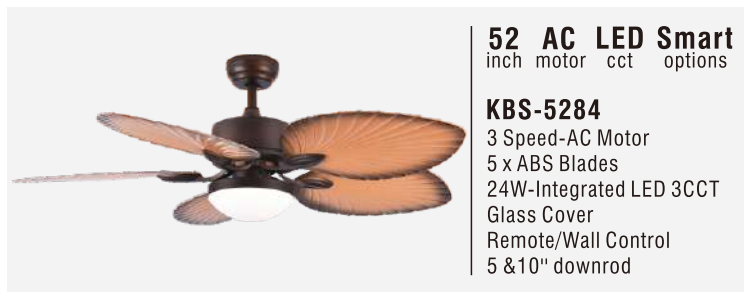

52 AC LED Smart
inch motor cct options

KBS-5284
3 Speed-AC Motor
5 x ABS Blades
24W-Integrated LED 3CCT
Glass Cover
Remote/Wall Control
5 & 10" downrod