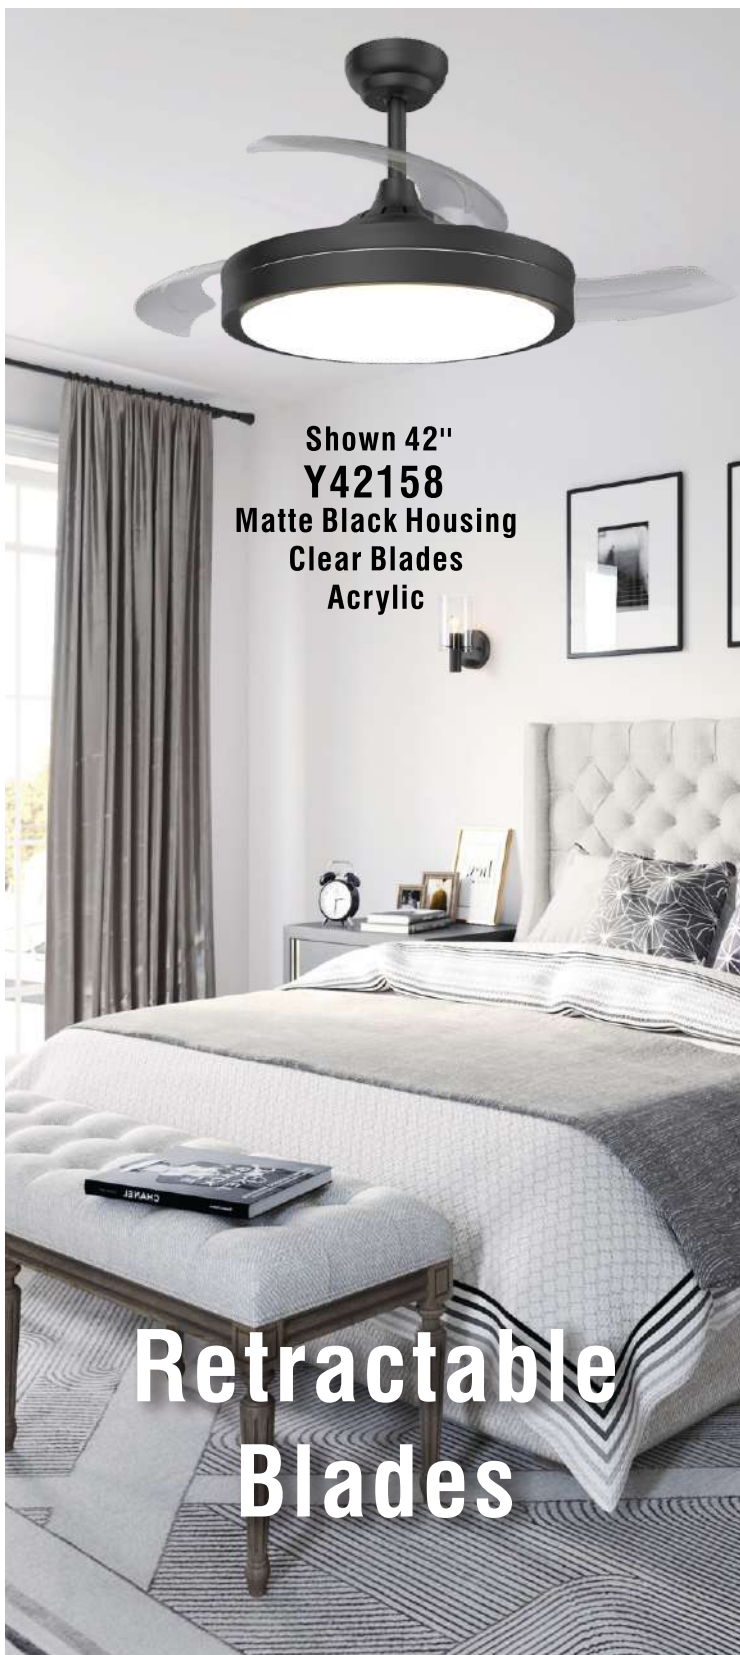

Shown 42"
Y42158
Matte Black Housing
Clear Blades
Acrylic

**Retractable
Blades**