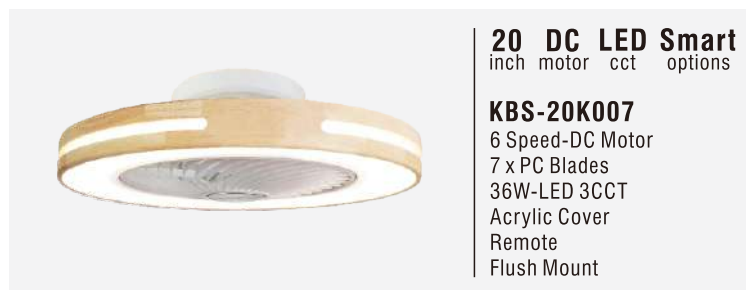

20 DC LED Smart
inch motor cct options
KBS-20K007
6 Speed-DC Motor
7 x PC Blades
36W-LED 3CCT
Acrylic Cover
Remote
Flush Mount