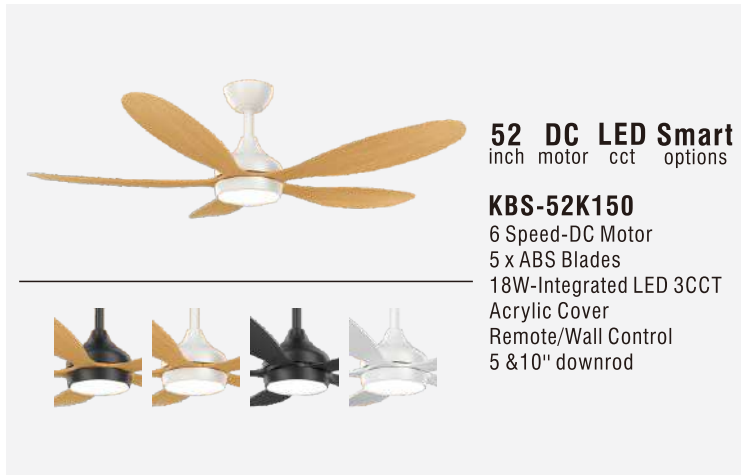

# Modern Simplicity

Smart Remote Control use with

amazon alexa    works with Google Assistant    ecobee    Bluetooth™    Works with SmartThings

**52 DC LED Smart**  
inch motor cct options

**KBS-52K162**  
6 Speed-DC Motor  
5 x ABS Blades  
18W-Integrated LED 3CCT  
Acrylic Cover  
Remote/Wall Control  
5 & 10" downrod