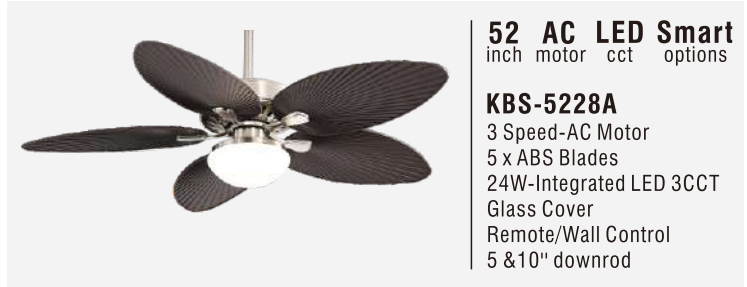

52 AC LED Smart
inch motor cct options

KBS-5228A
3 Speed-AC Motor
5 x ABS Blades
24W-Integrated LED 3CCT
Glass Cover
Remote/Wall Control
5 & 10" downrod