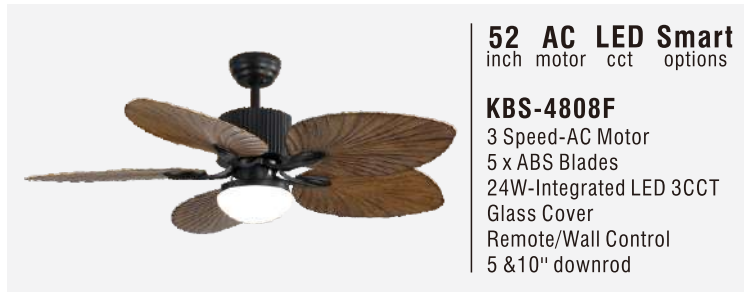

52 AC LED Smart
inch motor cct options

KBS-4808F
3 Speed-AC Motor
5 x ABS Blades
24W-Integrated LED 3CCT
Glass Cover
Remote/Wall Control
5 & 10" downrod