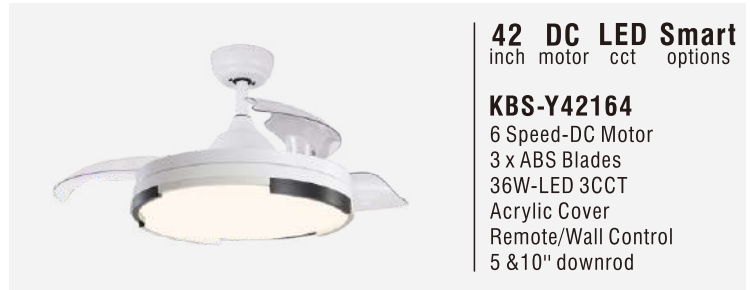

42 DC LED Smart
inch motor cct options
KBS-Y42164
6 Speed-DC Motor
3 x ABS Blades
36W-LED 3CCT
Acrylic Cover
Remote/Wall Control
5 & 10" downrod