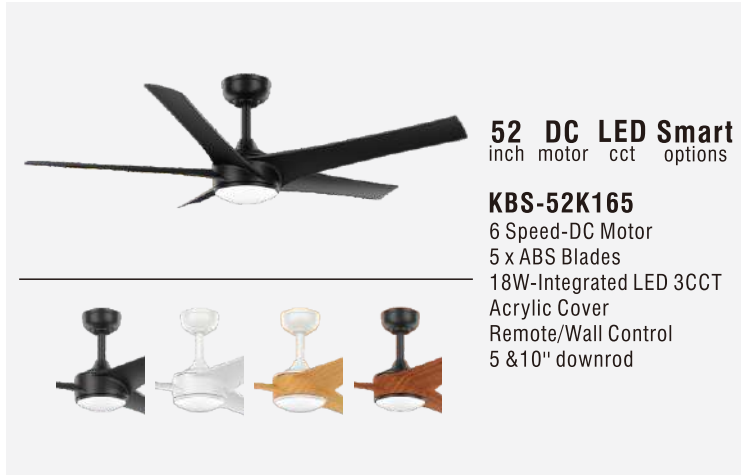

52 DC LED Smart
inch motor cct options

KBS-52K165
6 Speed-DC Motor
5 x ABS Blades
18W-Integrated LED 3CCT
Acrylic Cover
Remote/Wall Control
5 & 10" downrod