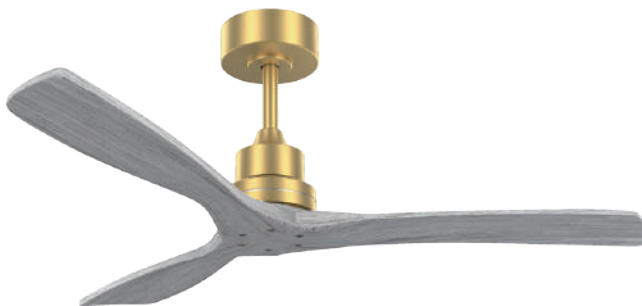

Product Model:

KBS-5247-BG-DC-WD-SX-60-W

Body color: Gold

Leaf material: 3F* solid washed wood