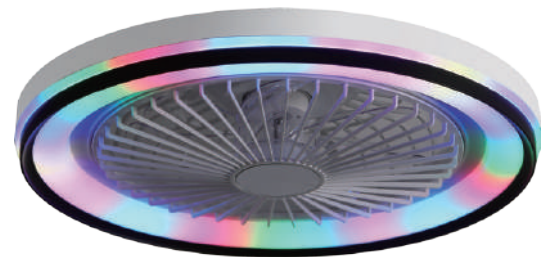

Small Size —

15"/18"
19"20"/22"

Product Model: KBS-W15K001-WH

1. Size: 15"
2. Body color: White
3. Blade material: 7F*ABS transparent
4. Lamp shape: Acrylic
5. Light source: 3CCT, with seven-color RGB
6. Motor: DC

Product Model: KBS-W18K005-WH

1. Size: 18"
2. Body color: White
3. Blade material: 7F*ABS transparent
4. Lamp shape: Acrylic
5. Light source: 60W 3CCT
6. Motor: DC

Product Model: KBS-W19K005-WH

1. Size: 19"
2. Body color: White
3. Blade material: 7F*ABS transparent
4. Lamp shape: Acrylic
5. Light source: 3CCT, with seven-color RGB
6. Motor: DC

**Product Model:
KBS-20K001-BK-DC-MW-W**

1. Size: 20inch
2. Body color: Matte black
3. Blade material: 7*ABS
4. Lamp shape: Iron
5. Light source: E26*4
6. Motor: DC

Product Model: KBS-20K002B

1. Size: 20"
2. Body color: Matte black
3. Blade material: 7*ABS
4. Lamp shape: Iron
5. Light source: E26*5
6. Motor: DC

**Product Model:
KBS-W20K042-BK-DC-SMW**

1. Size: 20"
2. Body color: Matte black
3. Blade material: 5*ABS
4. Lamp shape: Iron
5. Light source: LED18W
6. Motor: DC

**Product Model:
KBS-20K002A**

1. Size: 20inch
2. Body color: Matte black
3. Blade material: 7*ABS
4. Lamp shape: Iron
5. Light source: E26*5
6. Motor: DC